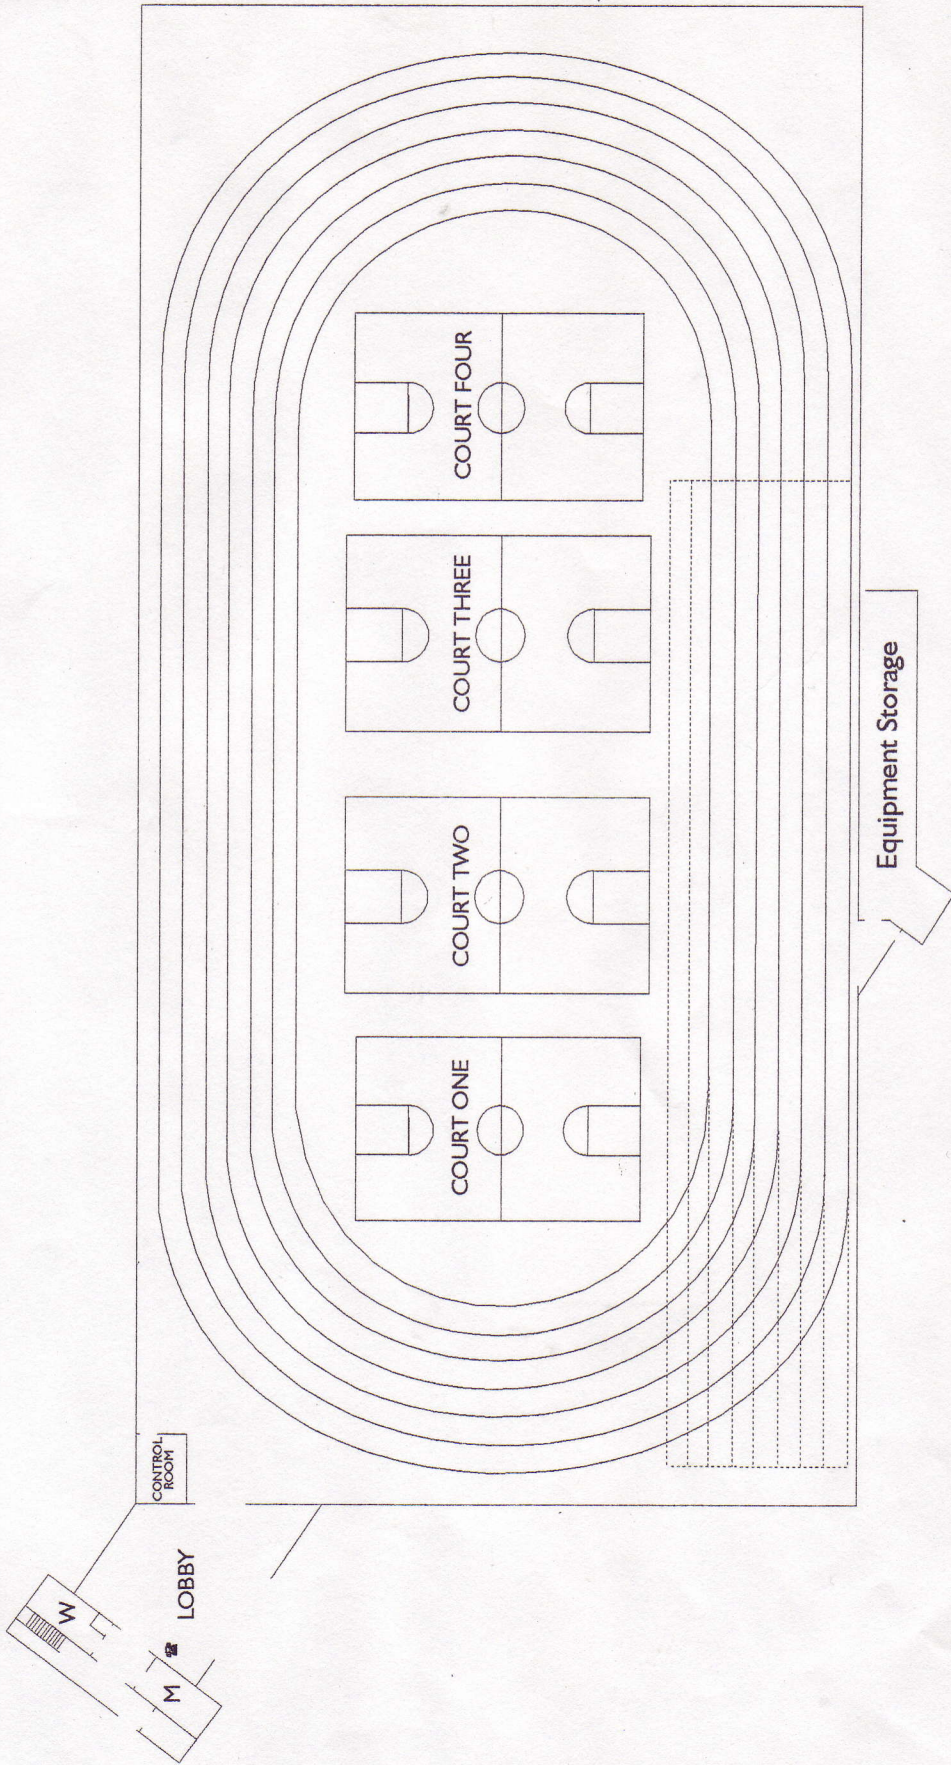

# BETHEL SPORTS AND RECREATION CENTER

The Sports and Recreation Center is approximately 47,000 square feet in size and can be used for a variety of different activities. It's four multi-purpose courts can support either basketball, tennis or volleyball and are enclosed by a 200 meter running track. Three office spaces, including the office of the Sports and Recreation Center Manager, are located on the second level of the building, above the lobby area.