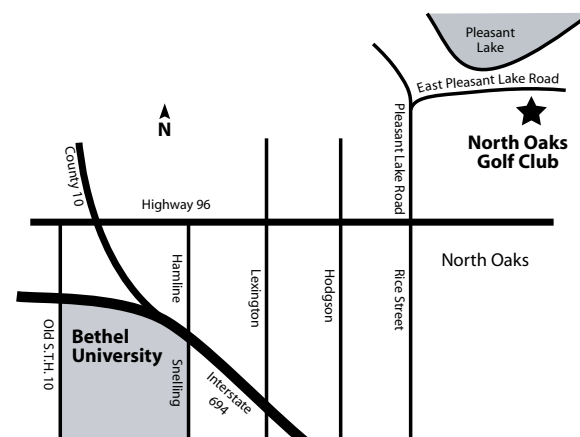

Celebrate the beauty of spring and the warmth of each other's presence at the Bethel Women's Spring Celebration! Enjoy a delicious lunch, beautiful music, and a message sure to inspire.

From Downtown St. Paul: Take 35E North to 694 West. Take the Rice Street exit off 694 and turn right (north). At the stoplight of Gramsie Road and Rice Street, turn right to stay on Rice Street, and continue until it intersects with Highway 96. Cross Highway 96 into the City of North Oaks. Drive exactly one-half mile to the first stop sign and veer to your right onto East Pleasant Lake Road. Drive exactly one-half mile, and the North Oaks clubhouse will be on your right.

From Downtown Minneapolis: Take 35W North to Highway 96. (This will be your first exit past Highway 694.) Turn right (east). At the stoplight on Highway 96 that reads Pleasant Lake Road/Rice Street, turn left (north) into the City of North Oaks. Drive exactly one-half mile to the first stop sign and veer to your right on East Pleasant Lake Road. Drive exactly one-half mile, and the North Oaks clubhouse will be on your right.