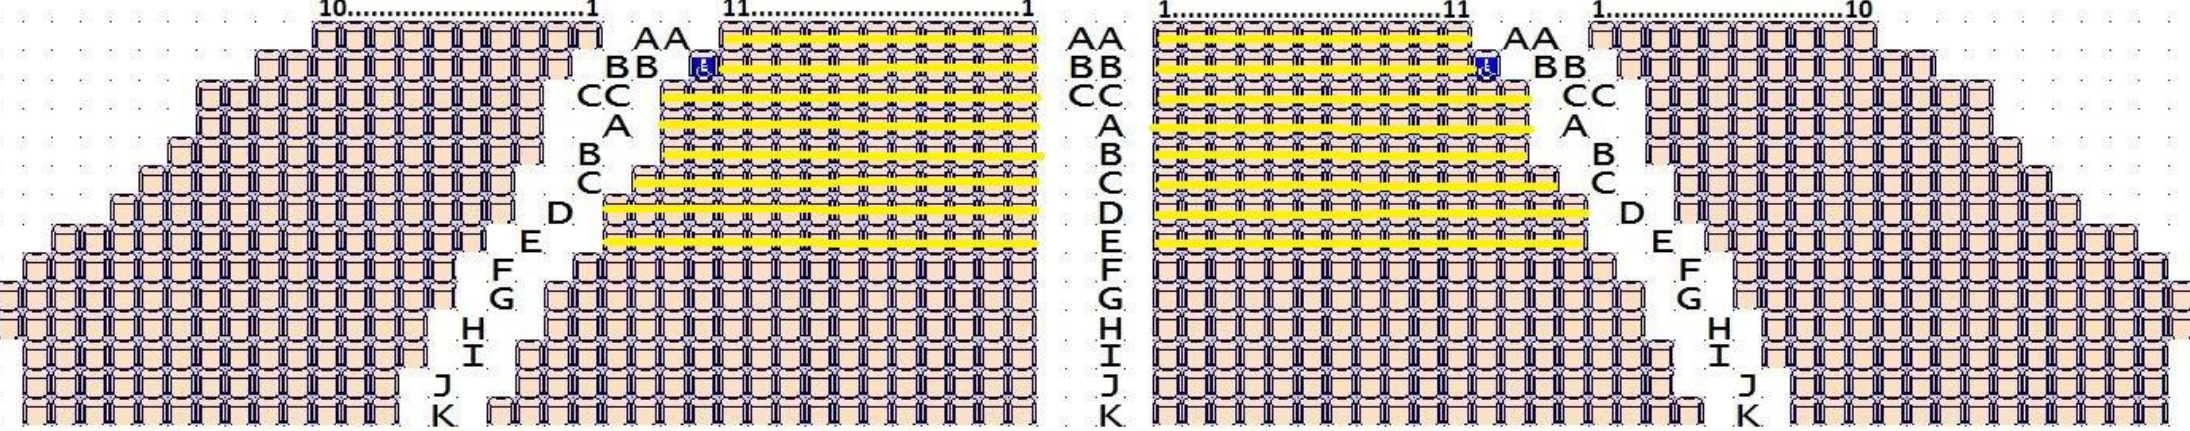

Celebration Church, Lakeville, MN

STAGE

Seats in yellow
are Artist's Circle

Section 1 - Left Rows continue to R Section 2 - Center Left Rows continue to R Section 3 - Center Right Rows continue to R Section 4 - Right