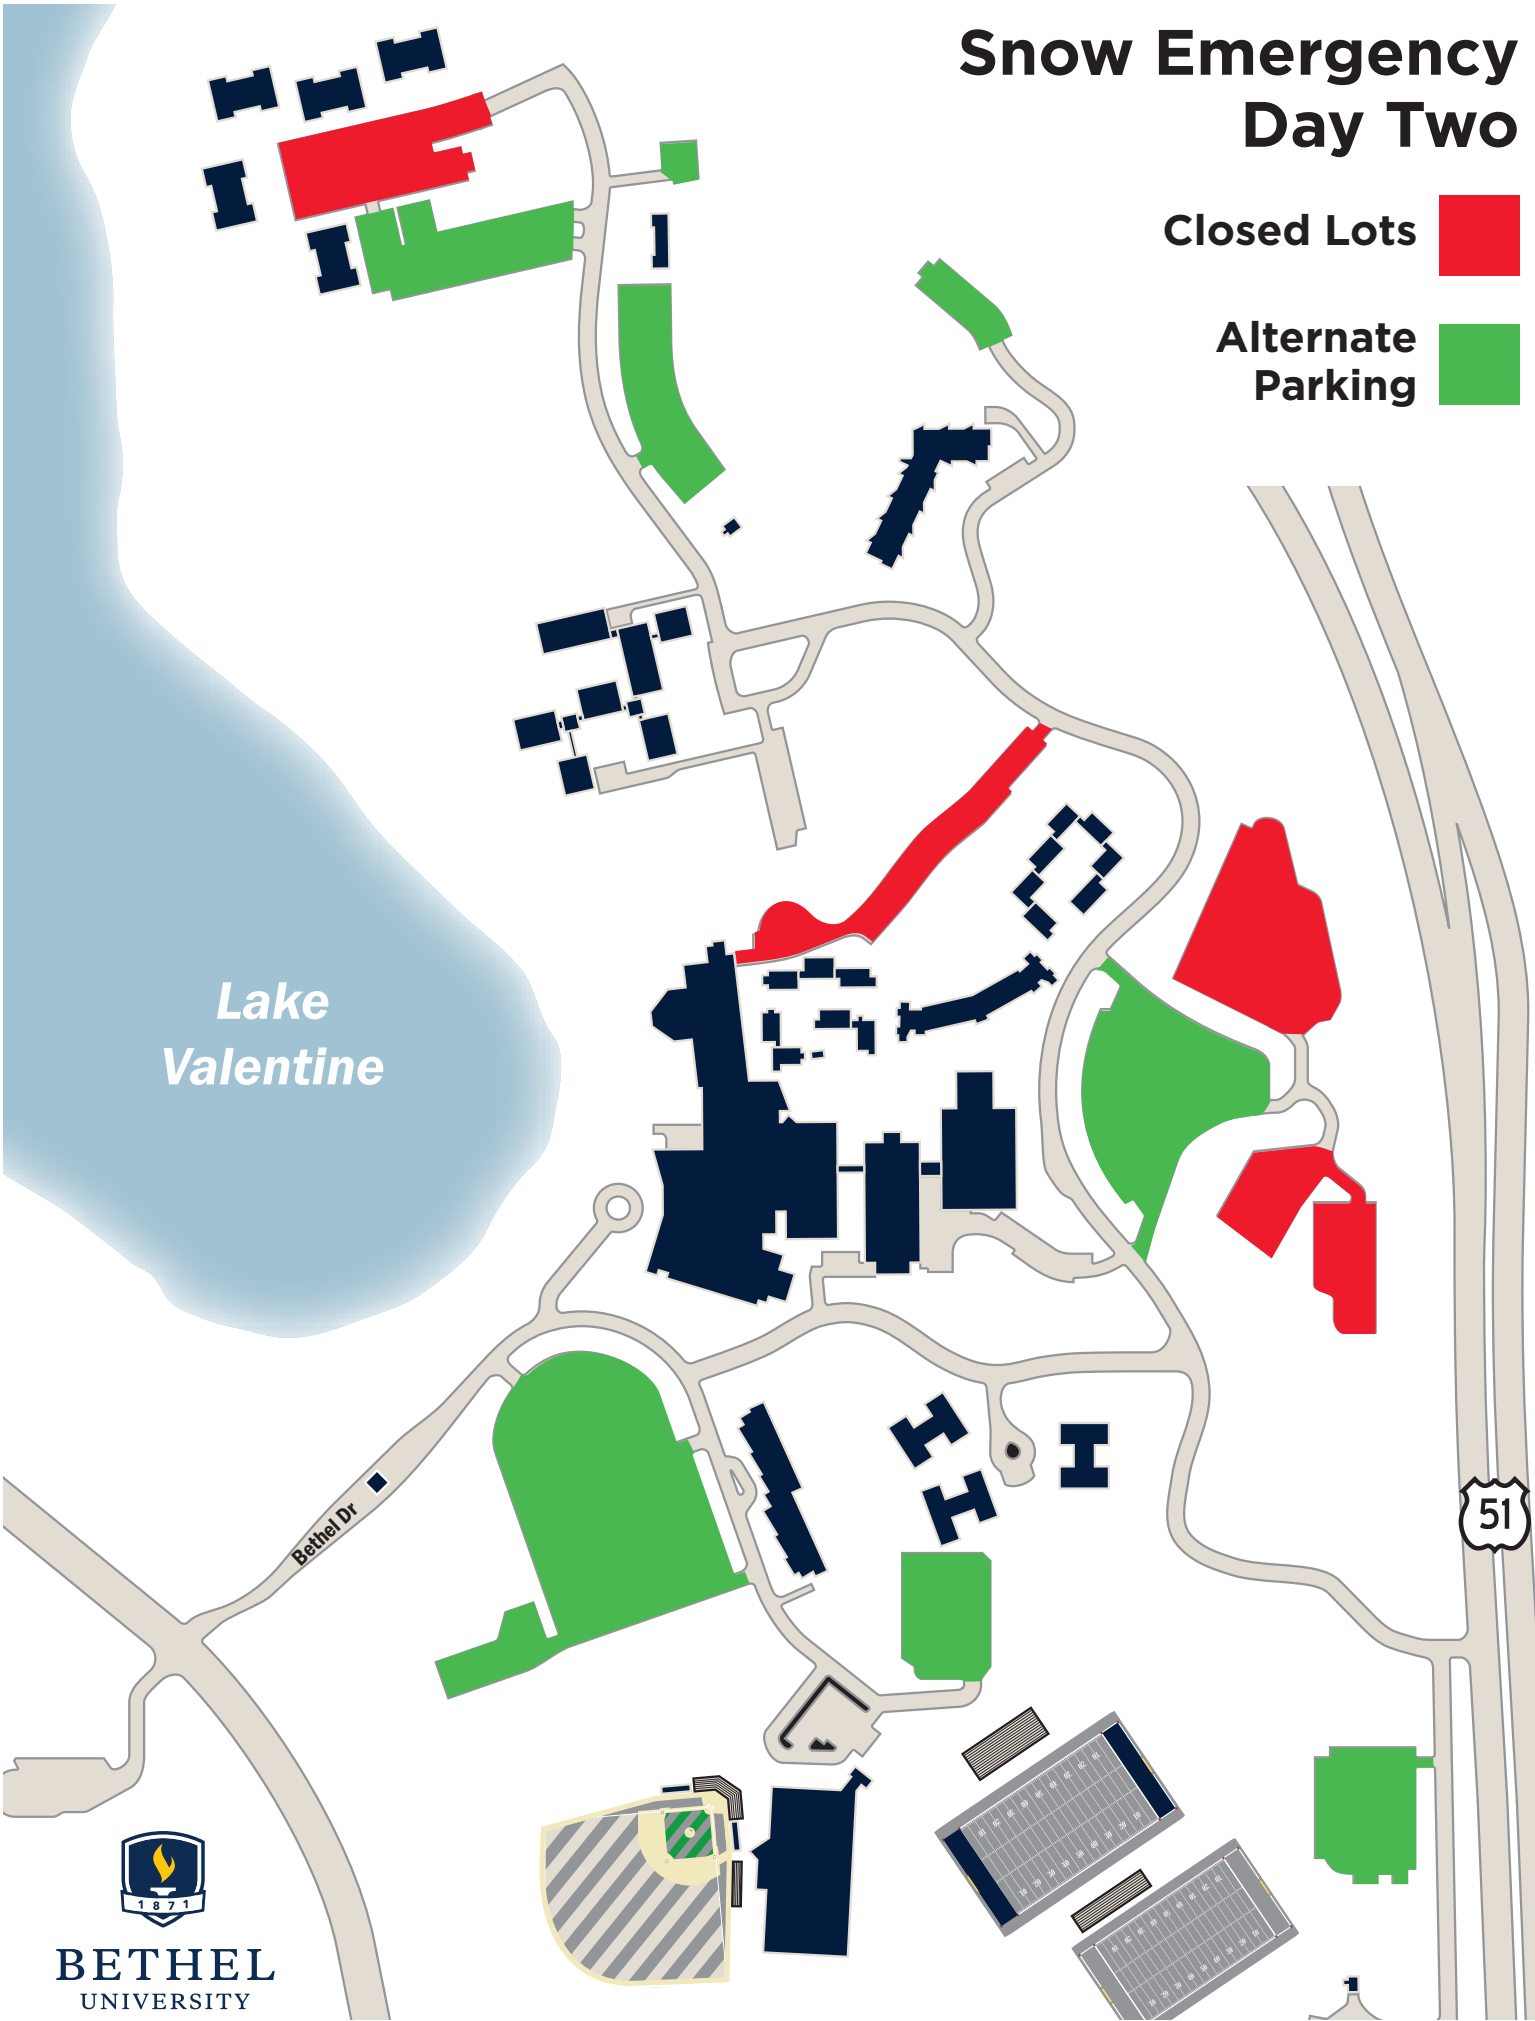

Snow Emergency Day Two

Closed Lots 

Alternate Parking 

BETHEL
UNIVERSITY